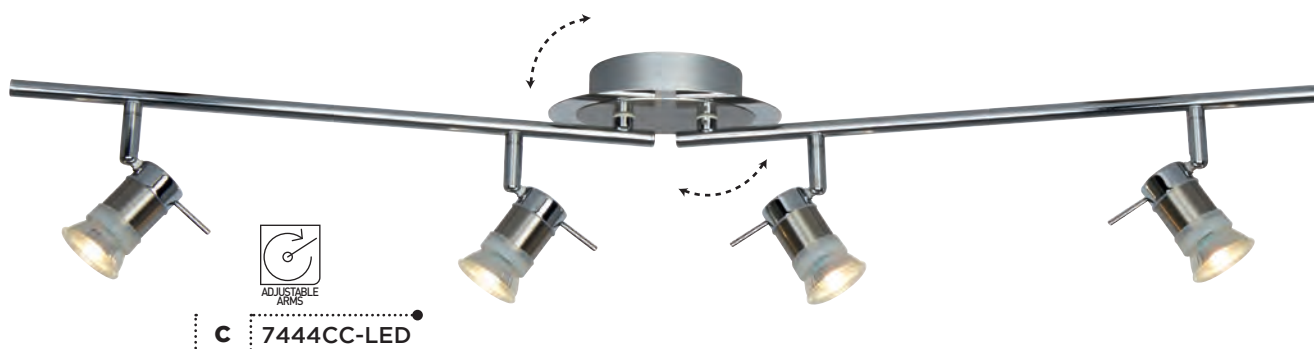

Aries

Item	Product Code	IP	Finish	Lamp	Max Watt	Dimmable	Lumens	Colour Temp	Dimensions (cm)				Replacement Glass	Replacement Lamp
									Height	Width	Length	Proj		
A	7213CC-LED	IP44	Chrome / Frosted Glass	G9	3 x 25W	x	600	3000K	15	30	-	-	GO7213	-
B	7214CC-LED	IP44	Chrome / Frosted Glass	G9	4 x 25W	x	800	3000K	16	10	72	-	GO7213	-
C	7444CC-LED	IP44	Chrome / Satin Silver	GU10	4 x 5W	x	1280	3000K	16	12	90	-	-	LGU10-IP44
D	7443CC-LED	IP44	Chrome / Satin Silver	GU10	3 x 5W	x	960	3000K	13	18	-	-	-	LGU10-IP44
E	7441CC-LED	IP44	Chrome / Satin Silver	GU10	1 x 5W	x	320	3000K	13	7	-	14	-	LGU10-IP44